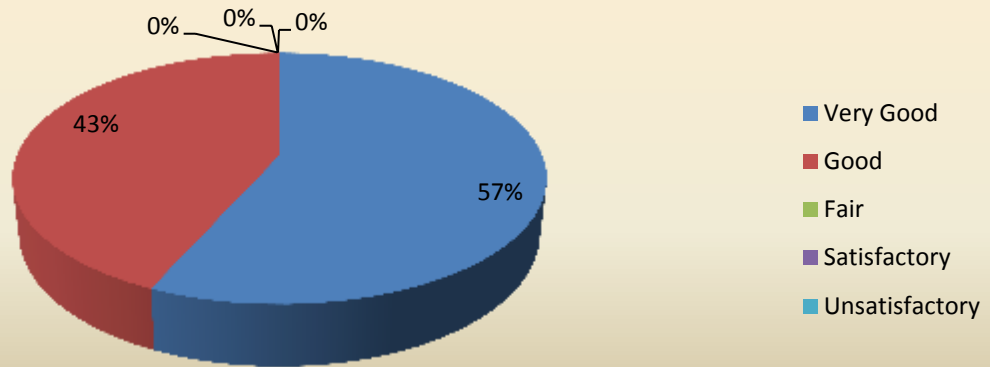

How do you rate the courses that you have studied for UG/BPED