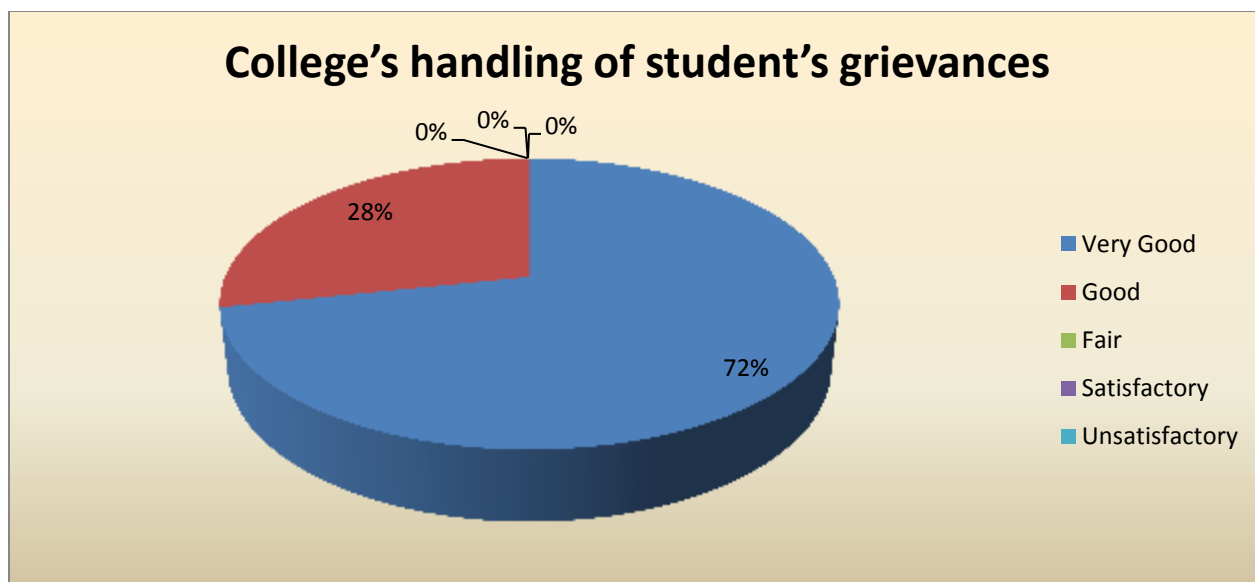

How do you rate the learning experience in terms of teaching and learning

Parameter	Very Good	Good	Fair	Satisfactory	Unsatisfactory	Total
College's handling of student's grievances	43	17	0	0	0	60
Feedback frequency in Percentage	72	28	0	0	0	100