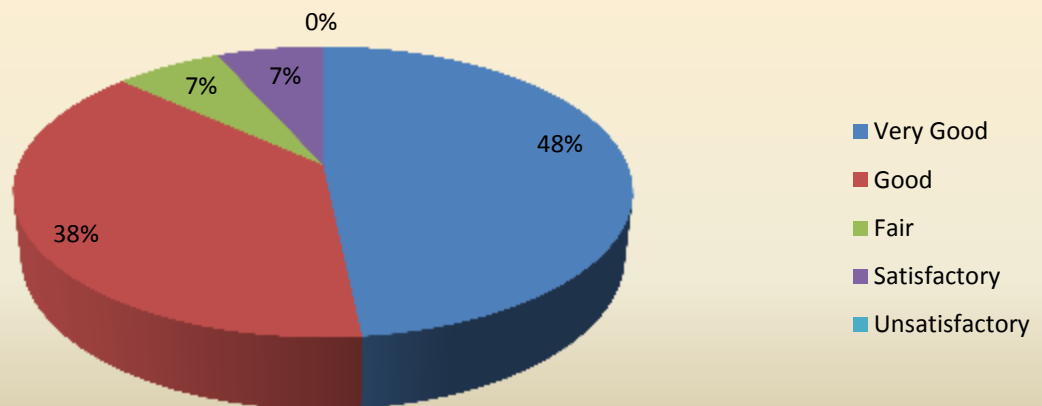

Fee Structure