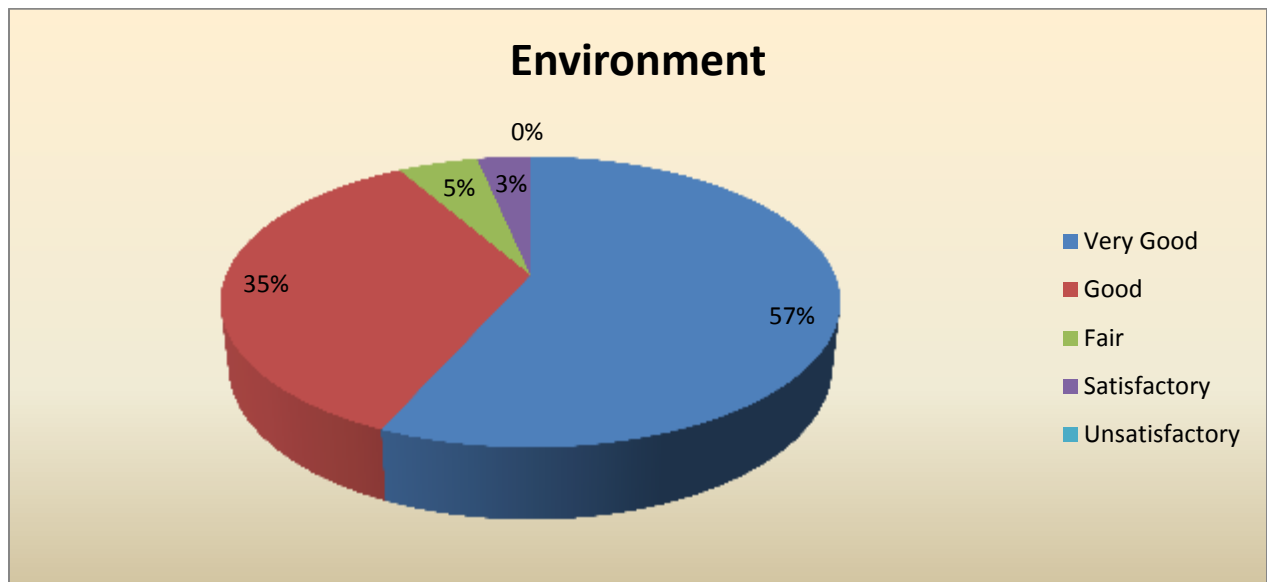

FEEDBACK COLLECTED FROM THE ALUMNI

Prepared By

The Internal Quality Assurance Cell (IQAC), Seva Bharati Mahavidyalaya

SESSION: 2022-23

FEEDBACK FORM FOR ALUMNI

Parameter	Very Good	Good	Fair	Satisfactory	Unsatisfactory	Total
Environment	34	21	3	2	0	60
Feedback frequency in Percentage	57	35	5	3	0	100

Parameter	Very Good	Good	Fair	Satisfactory	Unsatisfactory	Total
Admission Procedure	29	20	9	2	0	60
Feedback frequency in Percentage	49	33	15	3	0	100

Admission Procedure

Parameter	Very Good	Good	Fair	Satisfactory	Unsatisfactory	Total
Fee Structure	29	23	4	4	0	60
Feedback frequency in Percentage	48	38	7	7	0	100