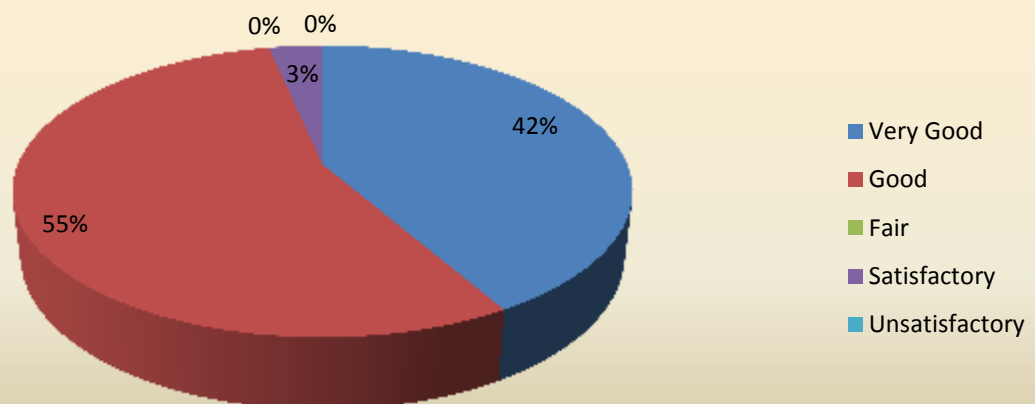

Overall rating of the College