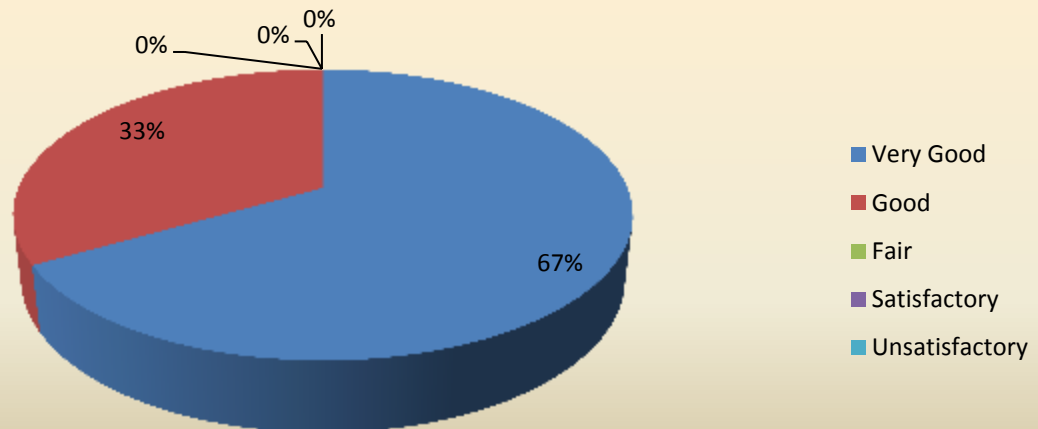

Fee Structure

Parameter	Very Good	Good	Fair	Satisfactory	Unsatisfactory	Total
Classrooms	16	33	6	5	0	60
Feedback frequency in Percentage	27	55	10	8	0	100

Parameter	Very Good	Good	Fair	Satisfactory	Unsatisfactory	Total
Infrastructure and Lab Facilities	11	40	4	2	3	60
Feedback frequency in Percentage	18	67	7	3	5	100

Infrastructure and Lab Facilities

Parameter	Very Good	Good	Fair	Satisfactory	Unsatisfactory	Total
Faculty	40	20	0	0	0	60
Feedback frequency in Percentage	67	33	0	0	0	100

Faculty

Parameter	Very Good	Good	Fair	Satisfactory	Unsatisfactory	Total
Library	15	28	8	5	4	60
Feedback frequency in Percentage	25	47	13	8	7	100