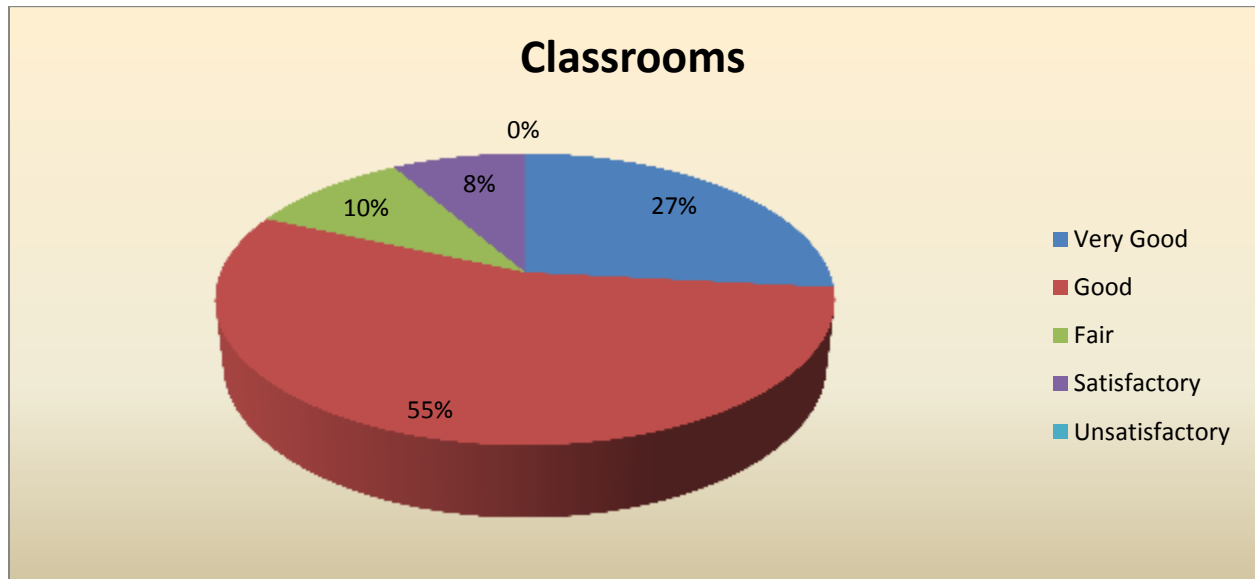

Parameter	Very Good	Good	Fair	Satisfactory	Unsatisfactory	Total
Admission Procedure	29	20	9	2	0	60
Feedback frequency in Percentage	49	33	15	3	0	100

Admission Procedure

Parameter	Very Good	Good	Fair	Satisfactory	Unsatisfactory	Total
Fee Structure	29	23	4	4	0	60
Feedback frequency in Percentage	48	38	7	7	0	100

Fee Structure

Parameter	Very Good	Good	Fair	Satisfactory	Unsatisfactory	Total
Classrooms	16	33	6	5	0	60
Feedback frequency in Percentage	27	55	10	8	0	100

Parameter	Very Good	Good	Fair	Satisfactory	Unsatisfactory	Total
Infrastructure and Lab Facilities	11	40	4	2	3	60
Feedback frequency in Percentage	18	67	7	3	5	100