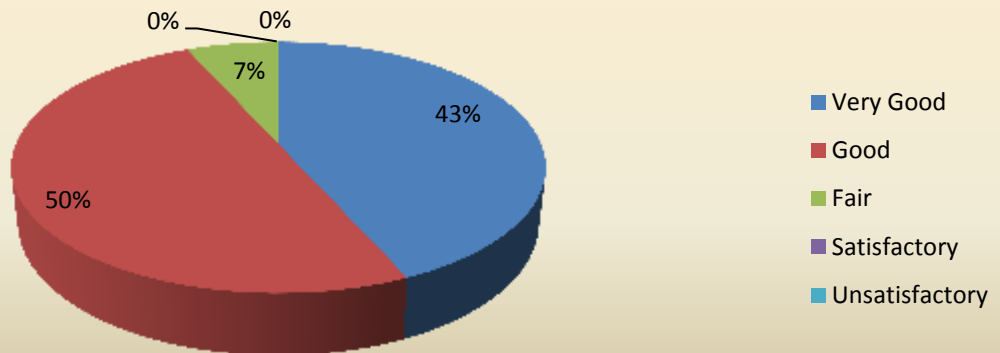

How do you rate the learning experience in terms of teaching and learning