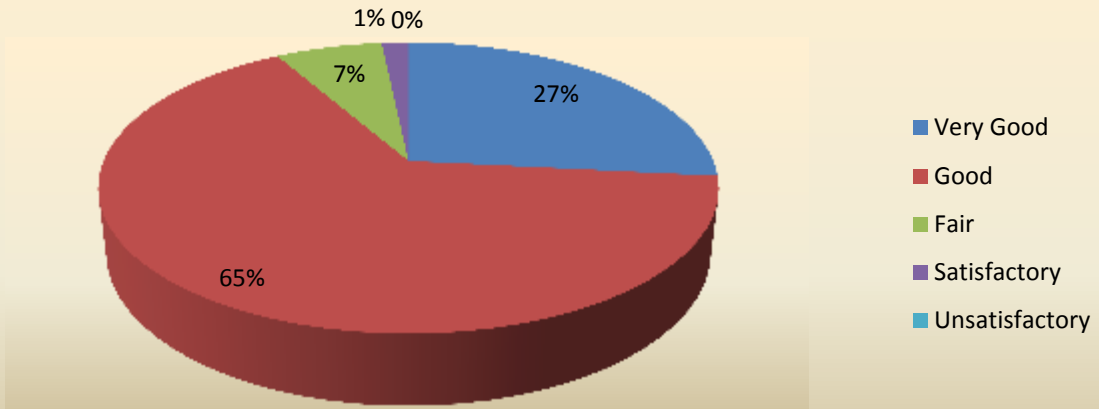

Canteen Facilities