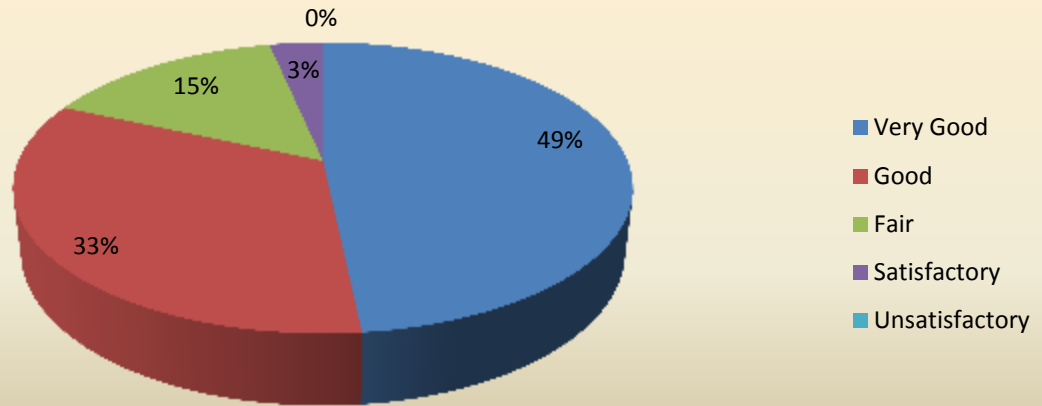

FEEDBACK COLLECTED FROM THE ALUMNI

Prepared By

The Internal Quality Assurance Cell (IQAC), Seva Bharati Mahavidyalaya

SESSION: 2022-23

FEEDBACK FORM FOR ALUMNI

Parameter	Very Good	Good	Fair	Satisfactory	Unsatisfactory	Total
Environment	34	21	3	2	0	60
Feedback frequency in Percentage	57	35	5	3	0	100

Parameter	Very Good	Good	Fair	Satisfactory	Unsatisfactory	Total
Admission Procedure	29	20	9	2	0	60
Feedback frequency in Percentage	49	33	15	3	0	100

Admission Procedure

Parameter	Very Good	Good	Fair	Satisfactory	Unsatisfactory	Total
Fee Structure	29	23	4	4	0	60
Feedback frequency in Percentage	48	38	7	7	0	100