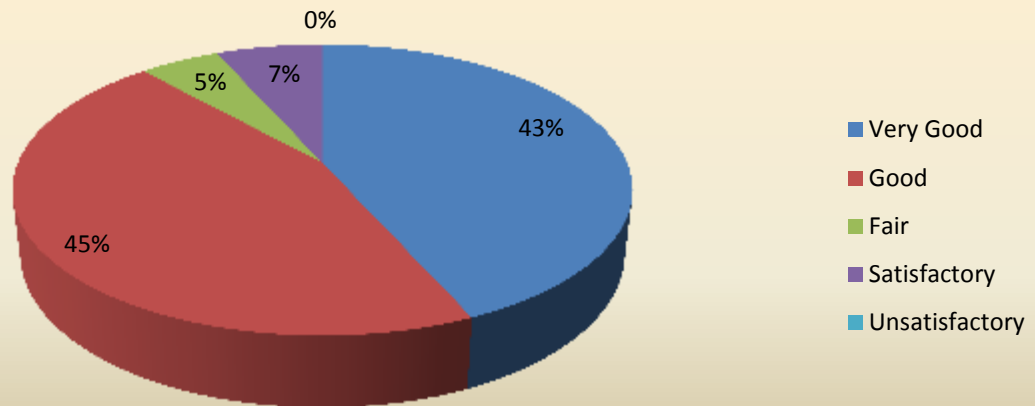

Overall rating of academic programmes