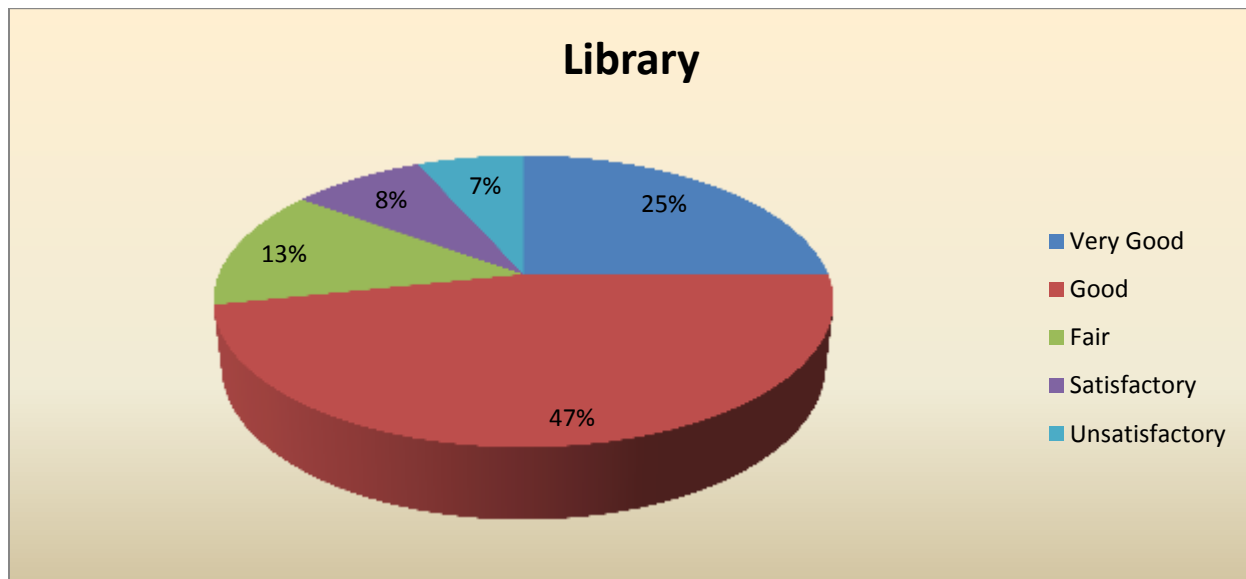

Infrastructure and Lab Facilities

Parameter	Very Good	Good	Fair	Satisfactory	Unsatisfactory	Total
Faculty	40	20	0	0	0	60
Feedback frequency in Percentage	67	33	0	0	0	100

Faculty

Parameter	Very Good	Good	Fair	Satisfactory	Unsatisfactory	Total
Library	15	28	8	5	4	60
Feedback frequency in Percentage	25	47	13	8	7	100