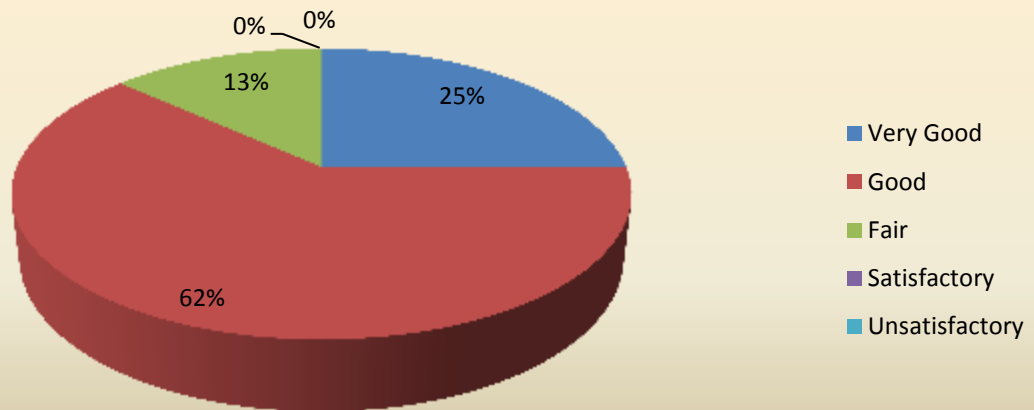

Hostel Facilities