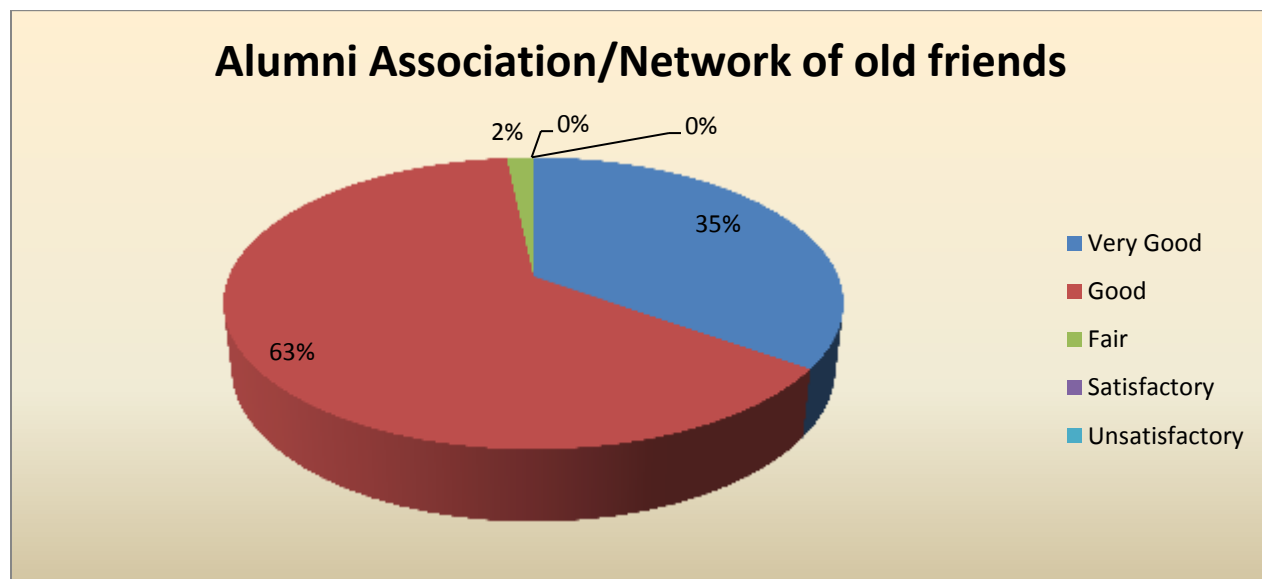

Parameter	Very Good	Good	Fair	Satisfactory	Unsatisfactory	Total
Overall rating of the College	25	33	0	2	0	60
Feedback frequency in Percentage	42	55	0	3	0	100

Overall rating of the College

Parameter	Very Good	Good	Fair	Satisfactory	Unsatisfactory	Total
Alumni Association/Network of old friends	21	38	1	0	0	60
Feedback frequency in Percentage	35	63	2	0	0	100