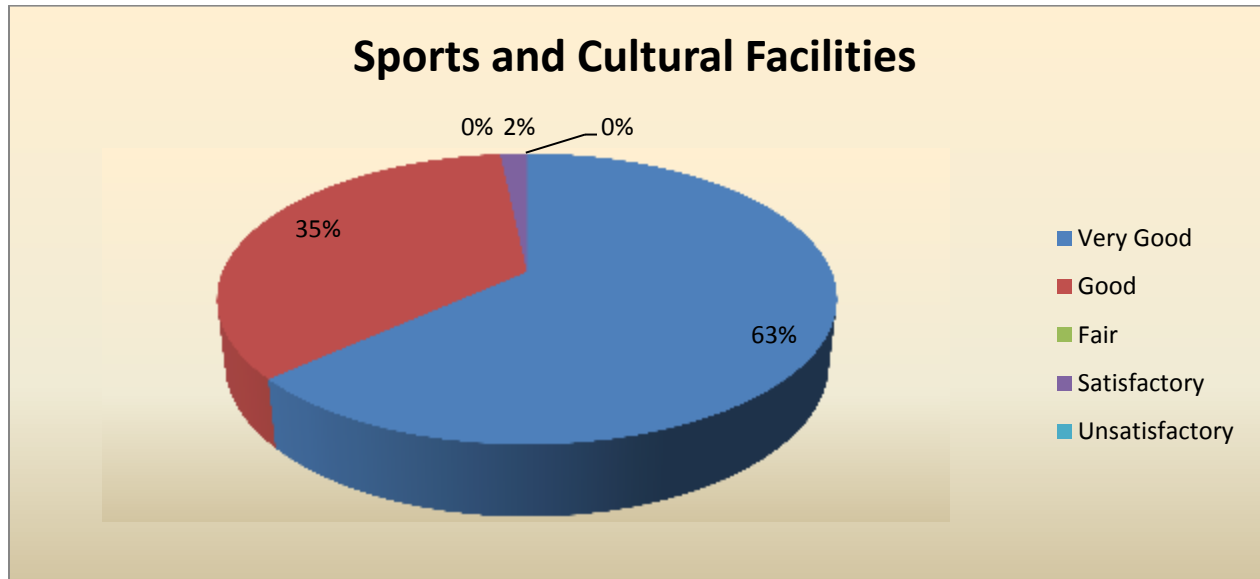

Parameter	Very Good	Good	Fair	Satisfactory	Unsatisfactory	Total
Sports and Cultural Facilities	38	21	0	1	0	60
Feedback frequency in Percentage	63	35	0	2	0	100

Parameter	Very Good	Good	Fair	Satisfactory	Unsatisfactory	Total
How do you rate the courses that you have studied for UG/BPED	34	26	0	0	0	60
Feedback frequency in Percentage	57	43	0	0	0	100