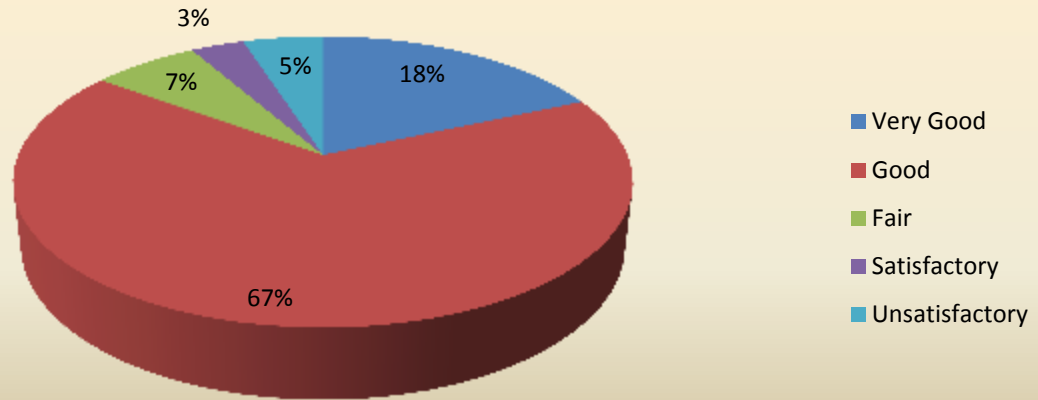

Fee Structure

Parameter	Very Good	Good	Fair	Satisfactory	Unsatisfactory	Total
Classrooms	16	33	6	5	0	60
Feedback frequency in Percentage	27	55	10	8	0	100

Parameter	Very Good	Good	Fair	Satisfactory	Unsatisfactory	Total
Infrastructure and Lab Facilities	11	40	4	2	3	60
Feedback frequency in Percentage	18	67	7	3	5	100

Infrastructure and Lab Facilities

Parameter	Very Good	Good	Fair	Satisfactory	Unsatisfactory	Total
Faculty	40	20	0	0	0	60
Feedback frequency in Percentage	67	33	0	0	0	100

Faculty

Parameter	Very Good	Good	Fair	Satisfactory	Unsatisfactory	Total
Library	15	28	8	5	4	60
Feedback frequency in Percentage	25	47	13	8	7	100